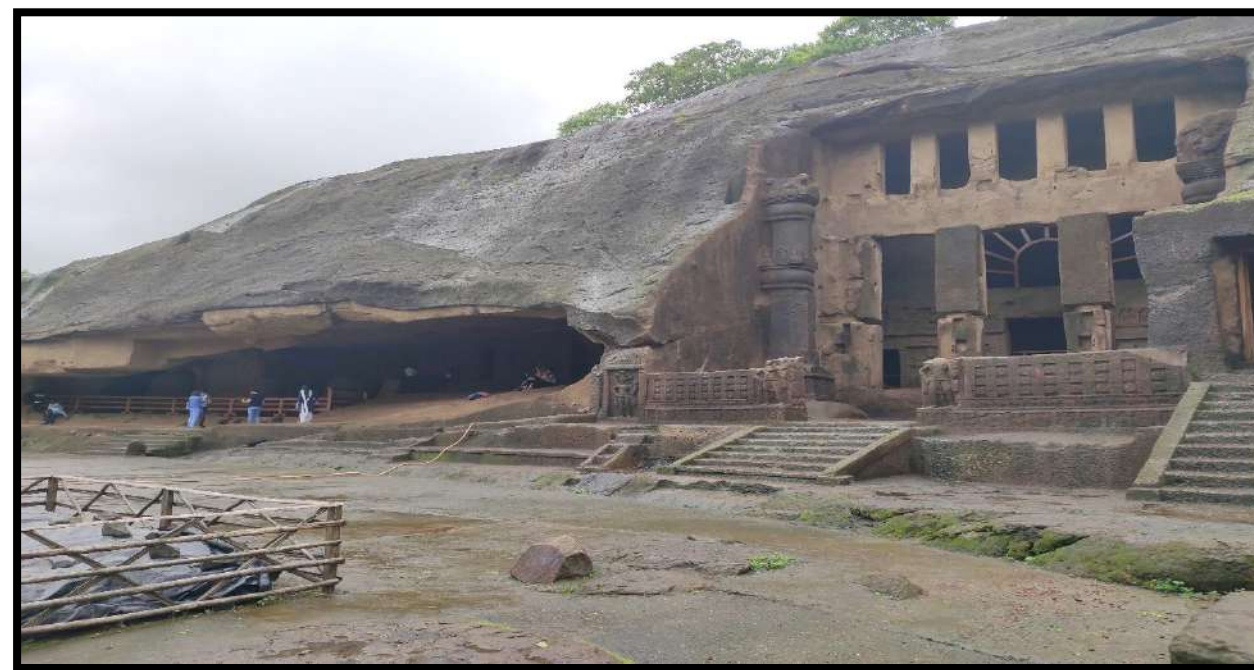

ENVIRONMENT DAY CELEBRATION- PLANTATION- 15.8.2019

**YOGA DAY CELEBRATION - 13.7.2019**

**NAVARATRI UTSAV CELEBRATION- 7.10.2019**

**FRESHER'S PARTY – 9.11.2019**

**FIELD VISIT AT KANHERI CAVES BORIVALI – 6.7.2019**