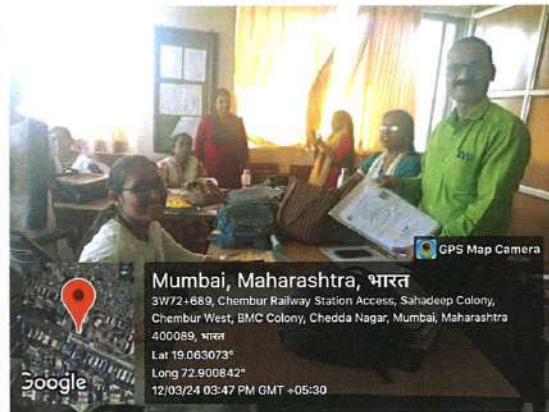

Mumbai, Maharashtra, India
Dign Sagar, Near to Jkha Villa High School, 2899H/VIA, SK Bolo Rd, near Portuguese Church

Principal
Chembur Sarvankash Shikshanshastha

शालेय अभिलेख निरीक्षण 15/03/2024

Principal
 Chembur Sarvankash Shikshanshastri
 Mahavidyalaya
 R.C. Marg, Chembur, Mumbai - 400 071.