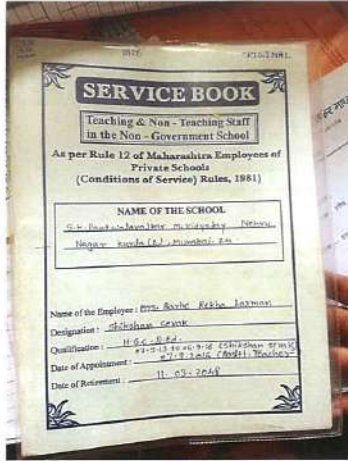

शालेय अभिलेख निरीक्षण 15/03/2024

Principal
Chembur Sarvankash Shikshanshastri
Mahavidyalaya
R.C. Marg, Chembur, Mumbai - 400 071.