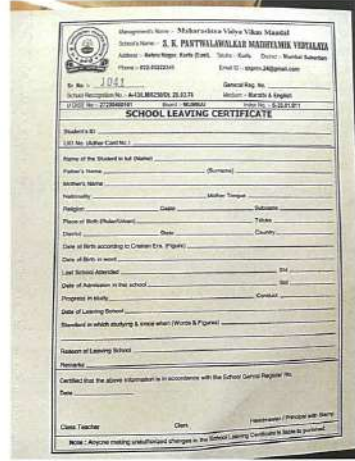

Mumbai, Maharashtra, India
Dign Sagar, Near to Jkha Villa High School, 2899H/VIA, SK Bolo Rd, near Portuguese Church

Principal
Chembur Sarvankash Shikshanshastha

शालेय अभिलेख निरीक्षण 15/03/2024

Principal
 Chembur Sarvankash Shikshanshastri
 Mahavidyalaya
 R.C. Marg, Chembur, Mumbai - 400 071.