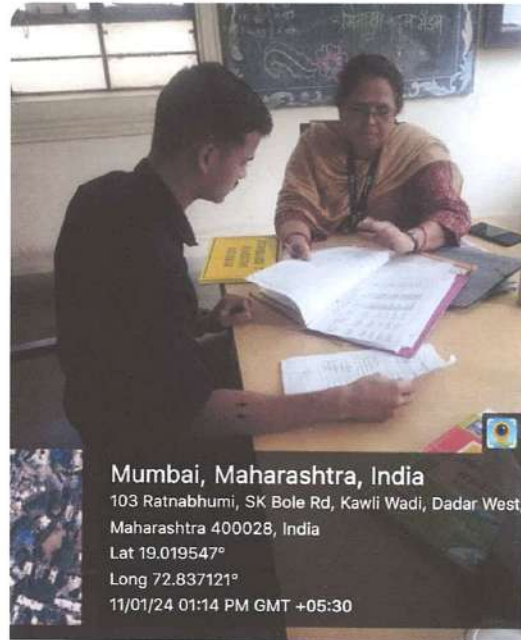

Mumbai, Maharashtra, India
103 Ratnabhumi, SK Bole Rd, Kawi Wadi, Dadar West, Maharashtra 400028, India
Lat 19.019547°
Long 72.837121°
11/01/24 01:14 PM GMT +05:30

[Signature]
Principal

Chembur Sarvankash Shikshanshastra
Mahavidyalaya
R.C. Marg, Chembur, Mumbai - 400 071.