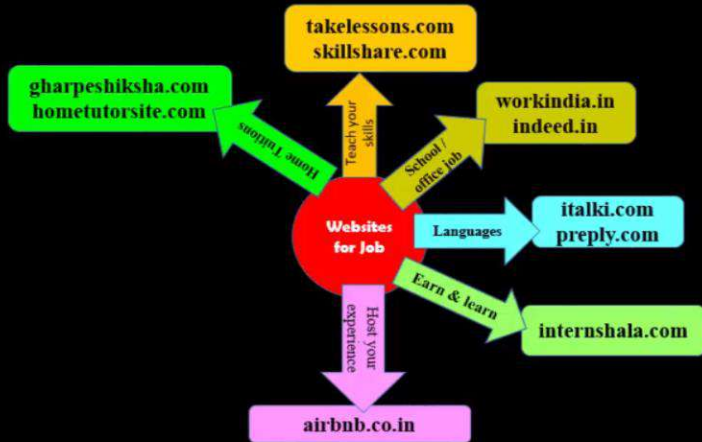

Digital Jobs Opportunity During & Post-Lockdown

Job Creation through Digital Revolution- 06.06.2020

Online sites for Jobs

PPT to Video Conversion- 27.8.2020

Board of Studies in Education, University of Mumbai
in collaboration with
Chembur Sarvankash Sikshanshastra Mahavidyalaya
&
MES's Pillai College of Education