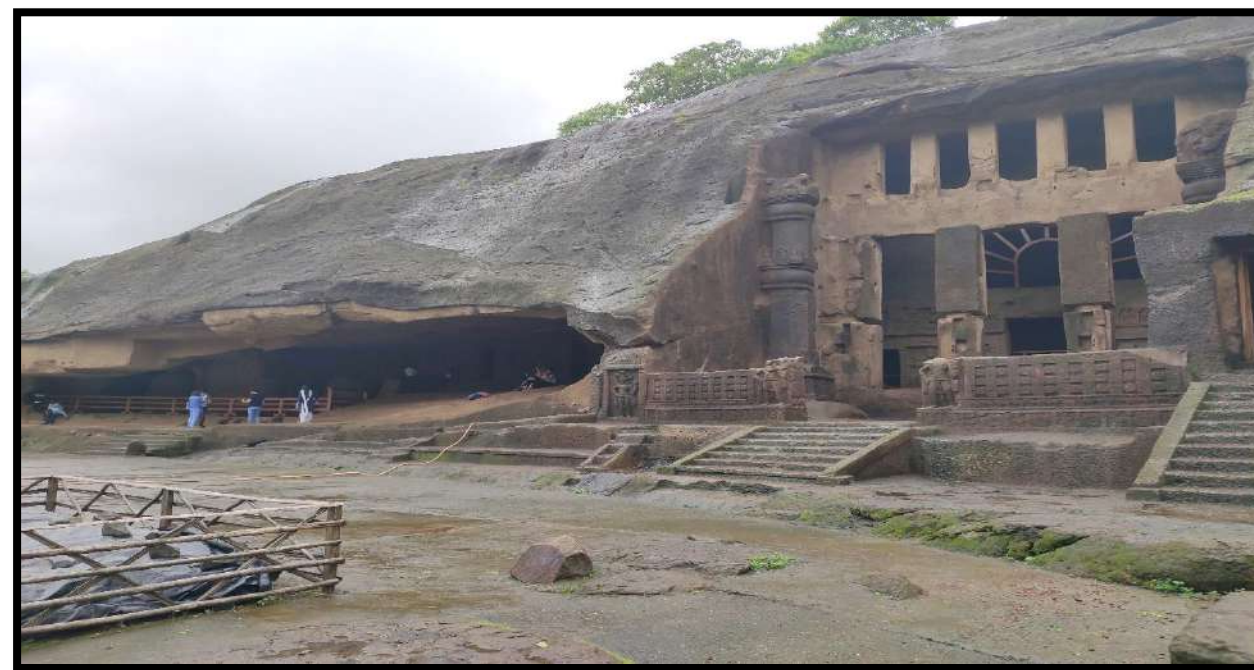

SELF KNOWLEDGE PROGRAMME RAMKRISHNA SARADA MISSION 14th 2019

NAI TALIM ORIENTATION- 17.8.2019

MENTAL HEALTH DAY CELEBRATION- 10.10.2019

FIELD VISIT AT KANHERI CAVES BORIVALI – 6.7.2019

CORONA AWARENESS MEETING WITH STAFF & STUDENTS – 13.3.2020